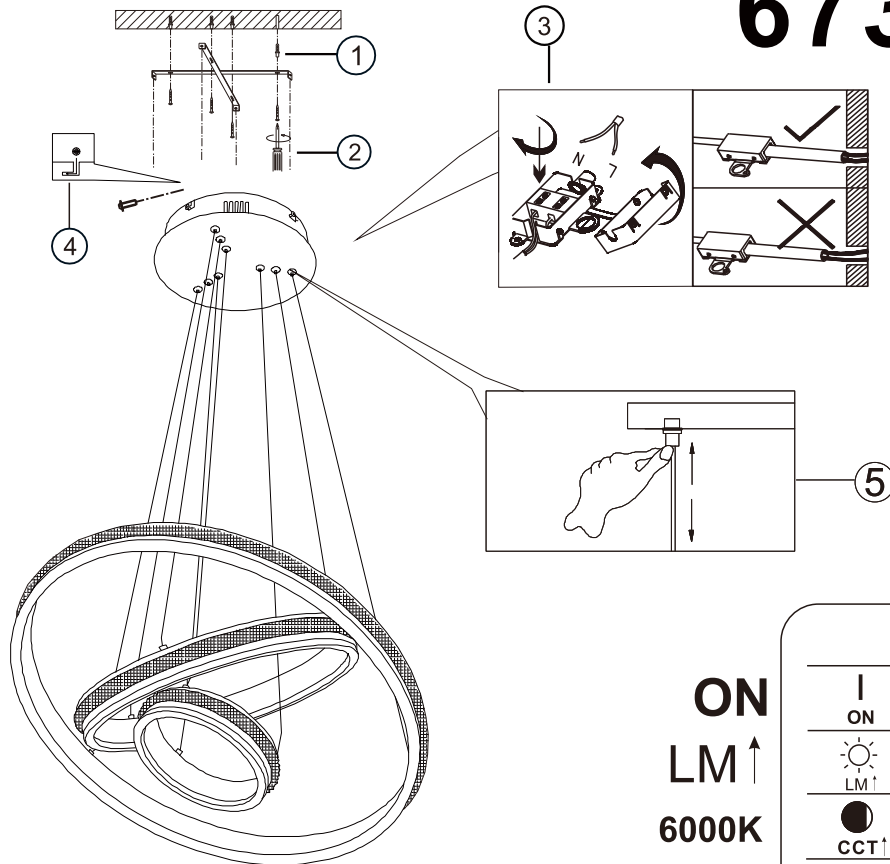

LED MAX 70W 35V 220-240V~ 50/60Hz	
Frequency Bandwidth	Maximal radiation transmitting power
2410-2475MHz	-0.7dBm

GLOBO
LIGHTING
www.globo-lighting.com

67314-70H

B

ON

LM ↑

6000K

⏻ ON	⏪ OFF
☀️ LM ↑	☀️ LM ↓
● CCT ↑	● CCT ↓
↻	🌙

OFF

LM ↓

2700K

Night light

Night light → 2700K
 6000K ← 4000K

- memory function
- 4000 K **3** LIGHT STEPS 6000 K 2700K
- 2700K-6000K
- night light
- dimmable
- colour fixing
- incl.
- many light steps
- many steps